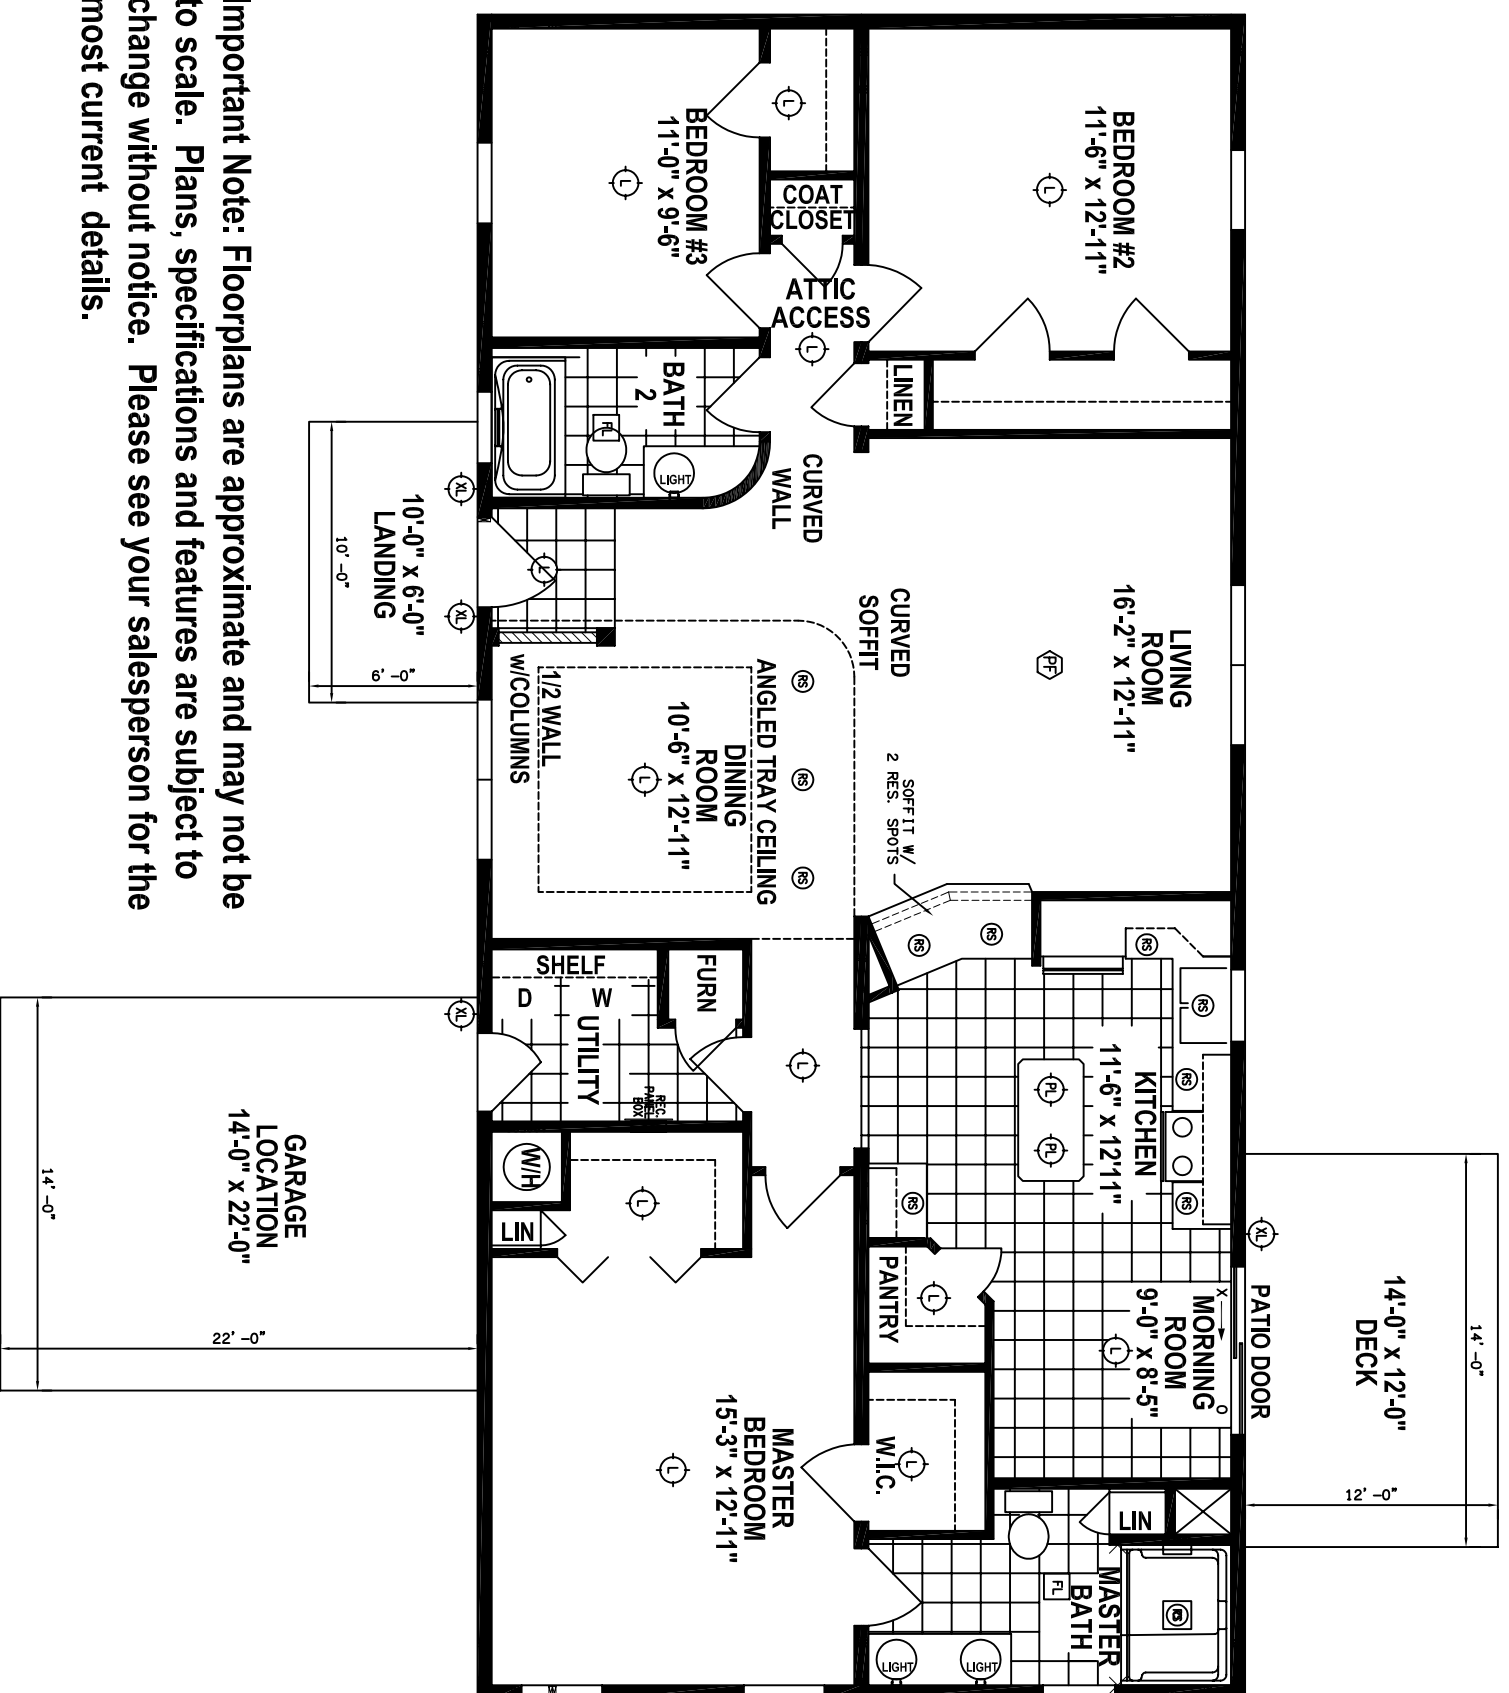

THE HARVARD I

MODEL HOUSE

APPROXIMATELY 1,640 sq.ft.

Important Note: Floorplans are approximate and may not be to scale. Plans, specifications and features are subject to change without notice. Please see your salesperson for the most current details.