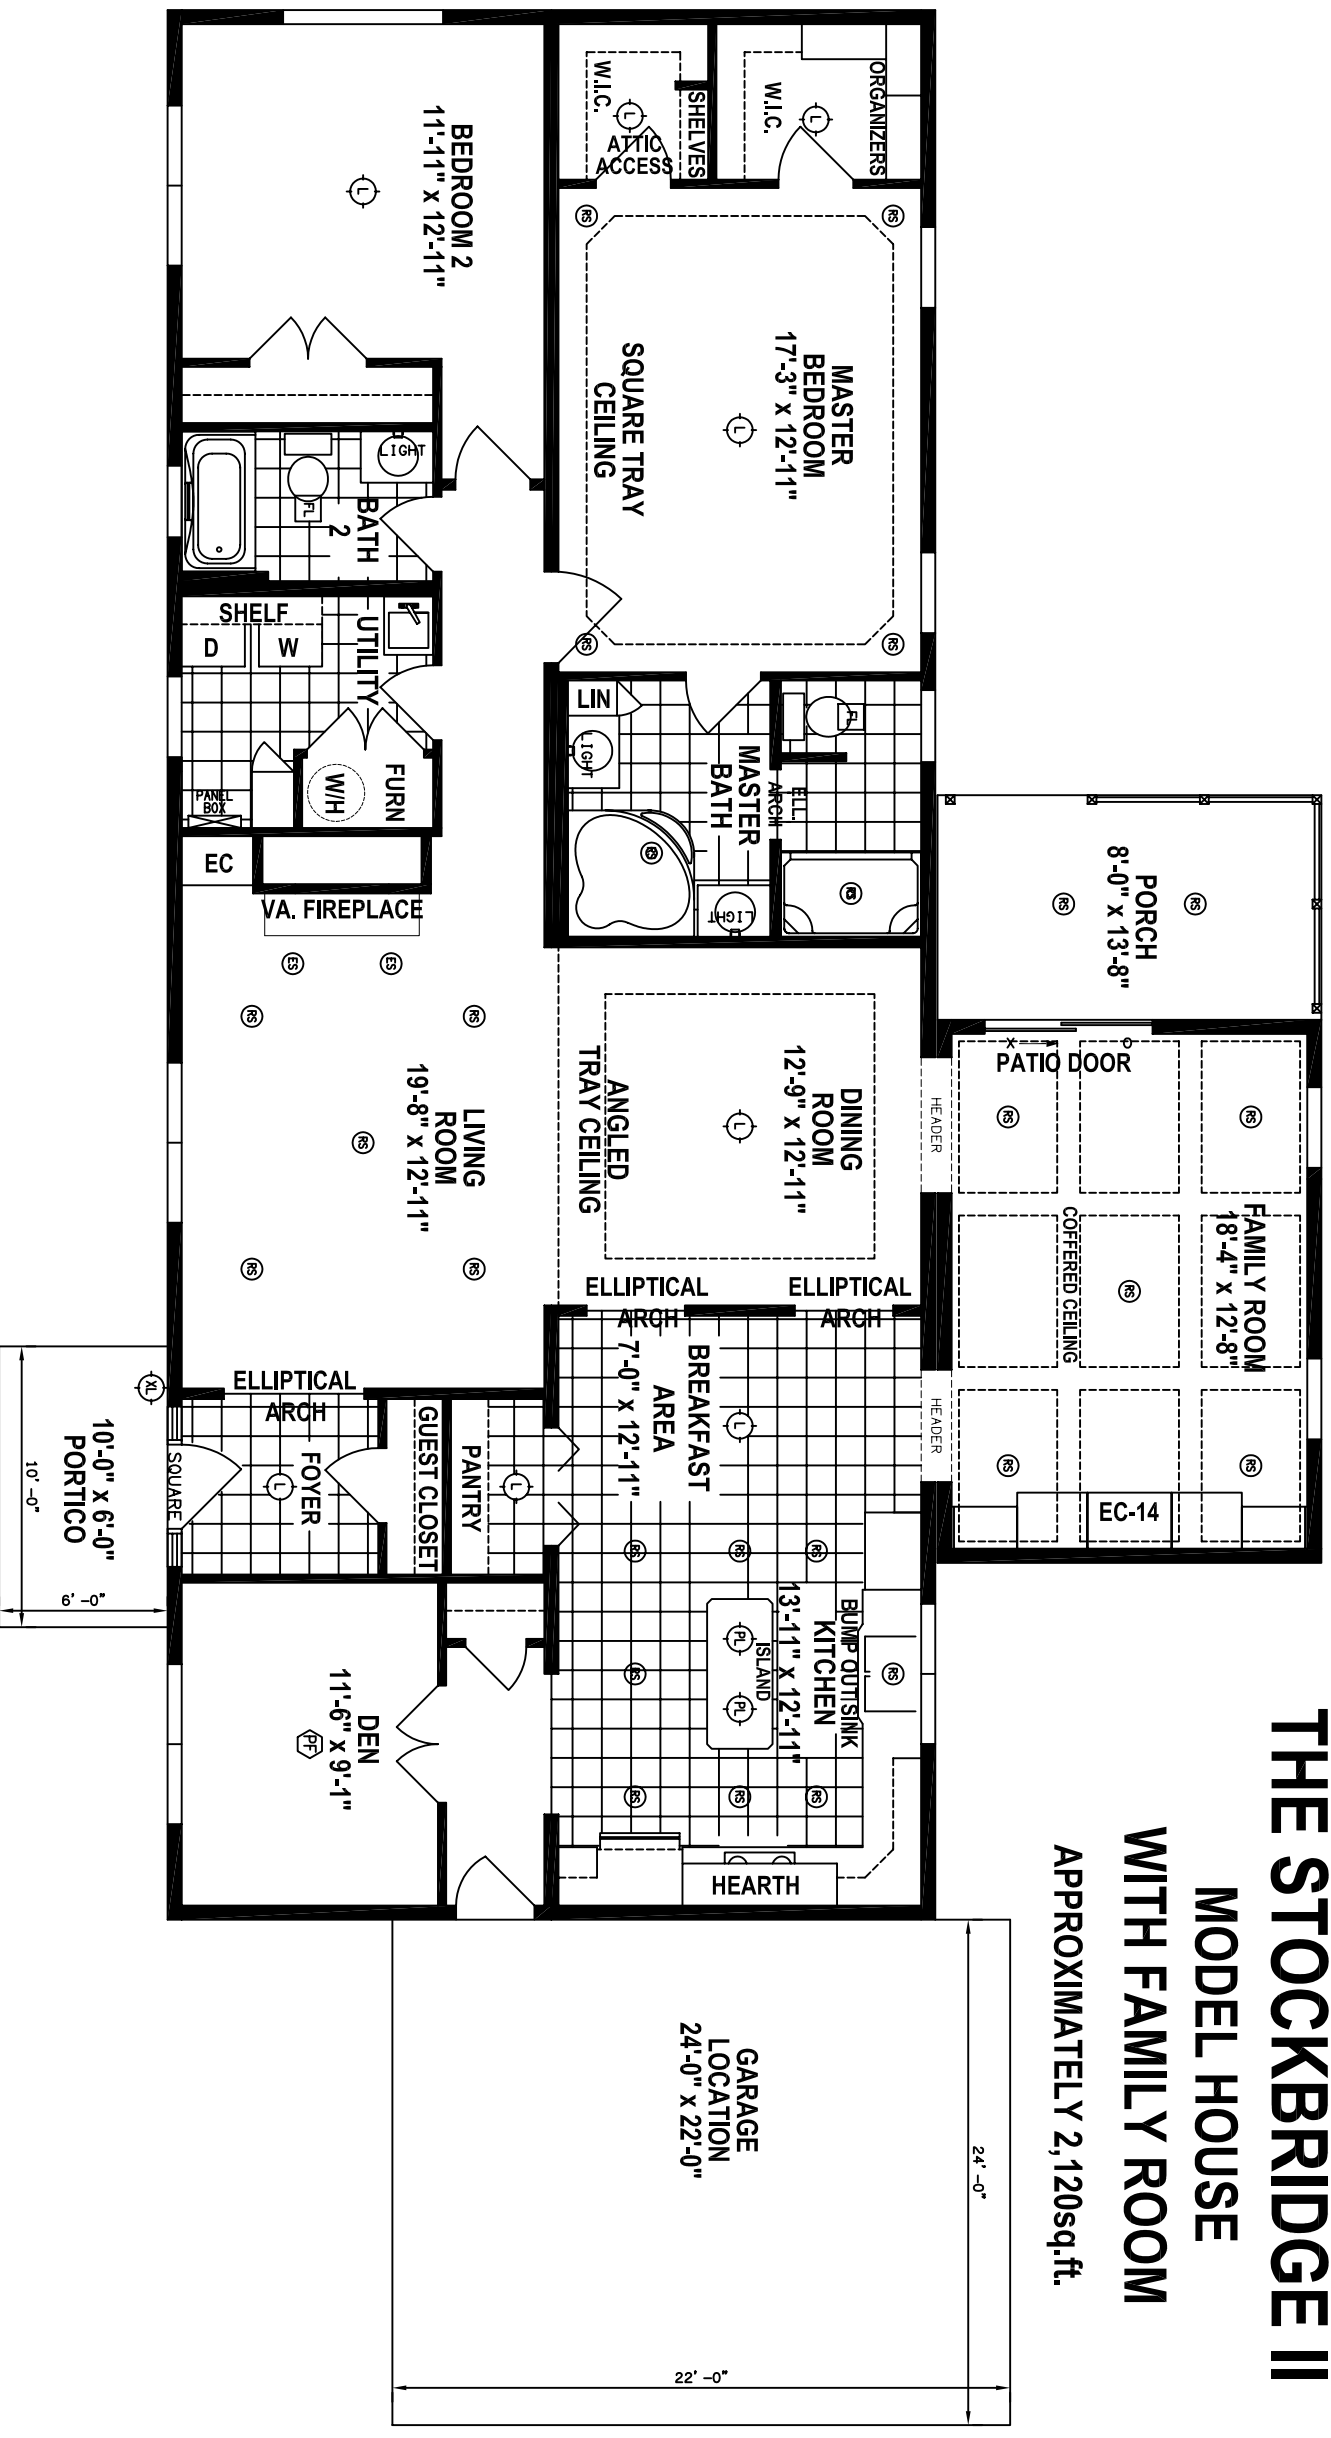

THE STOCKBRIDGE II

MODEL HOUSE WITH FAMILY ROOM

APPROXIMATELY 2,120sq.ft.

Important Note: Floorplans are approximate and may not be to scale. Plans, specifications and features are subject to change without notice. Please see your salesperson for the most current details.