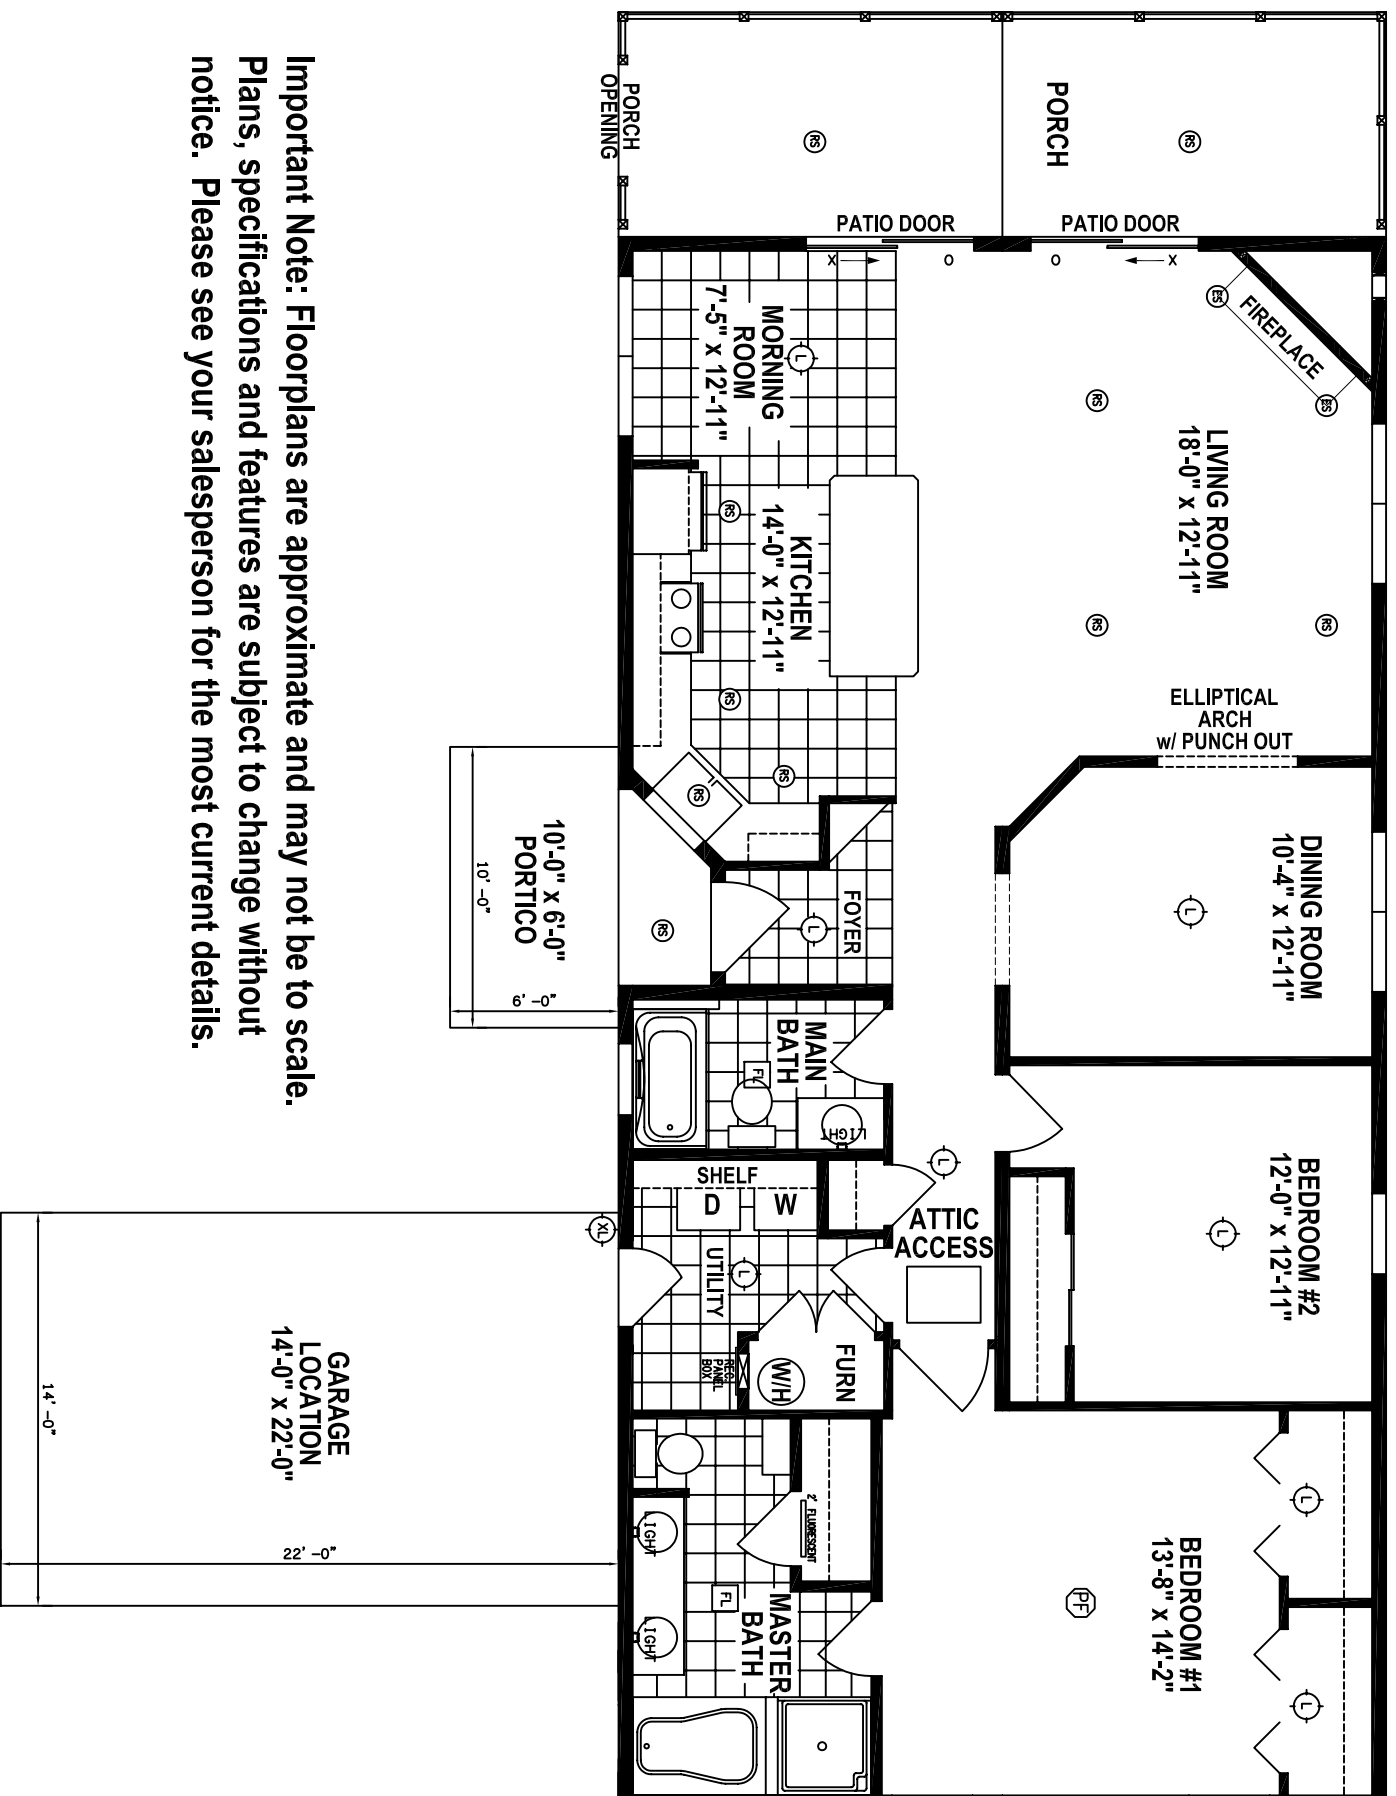

THE WESTPORT I

MODEL HOUSE

APPROXIMATELY 1,500 sq.ft.

Important Note: Floorplans are approximate and may not be to scale. Plans, specifications and features are subject to change without notice. Please see your salesperson for the most current details.